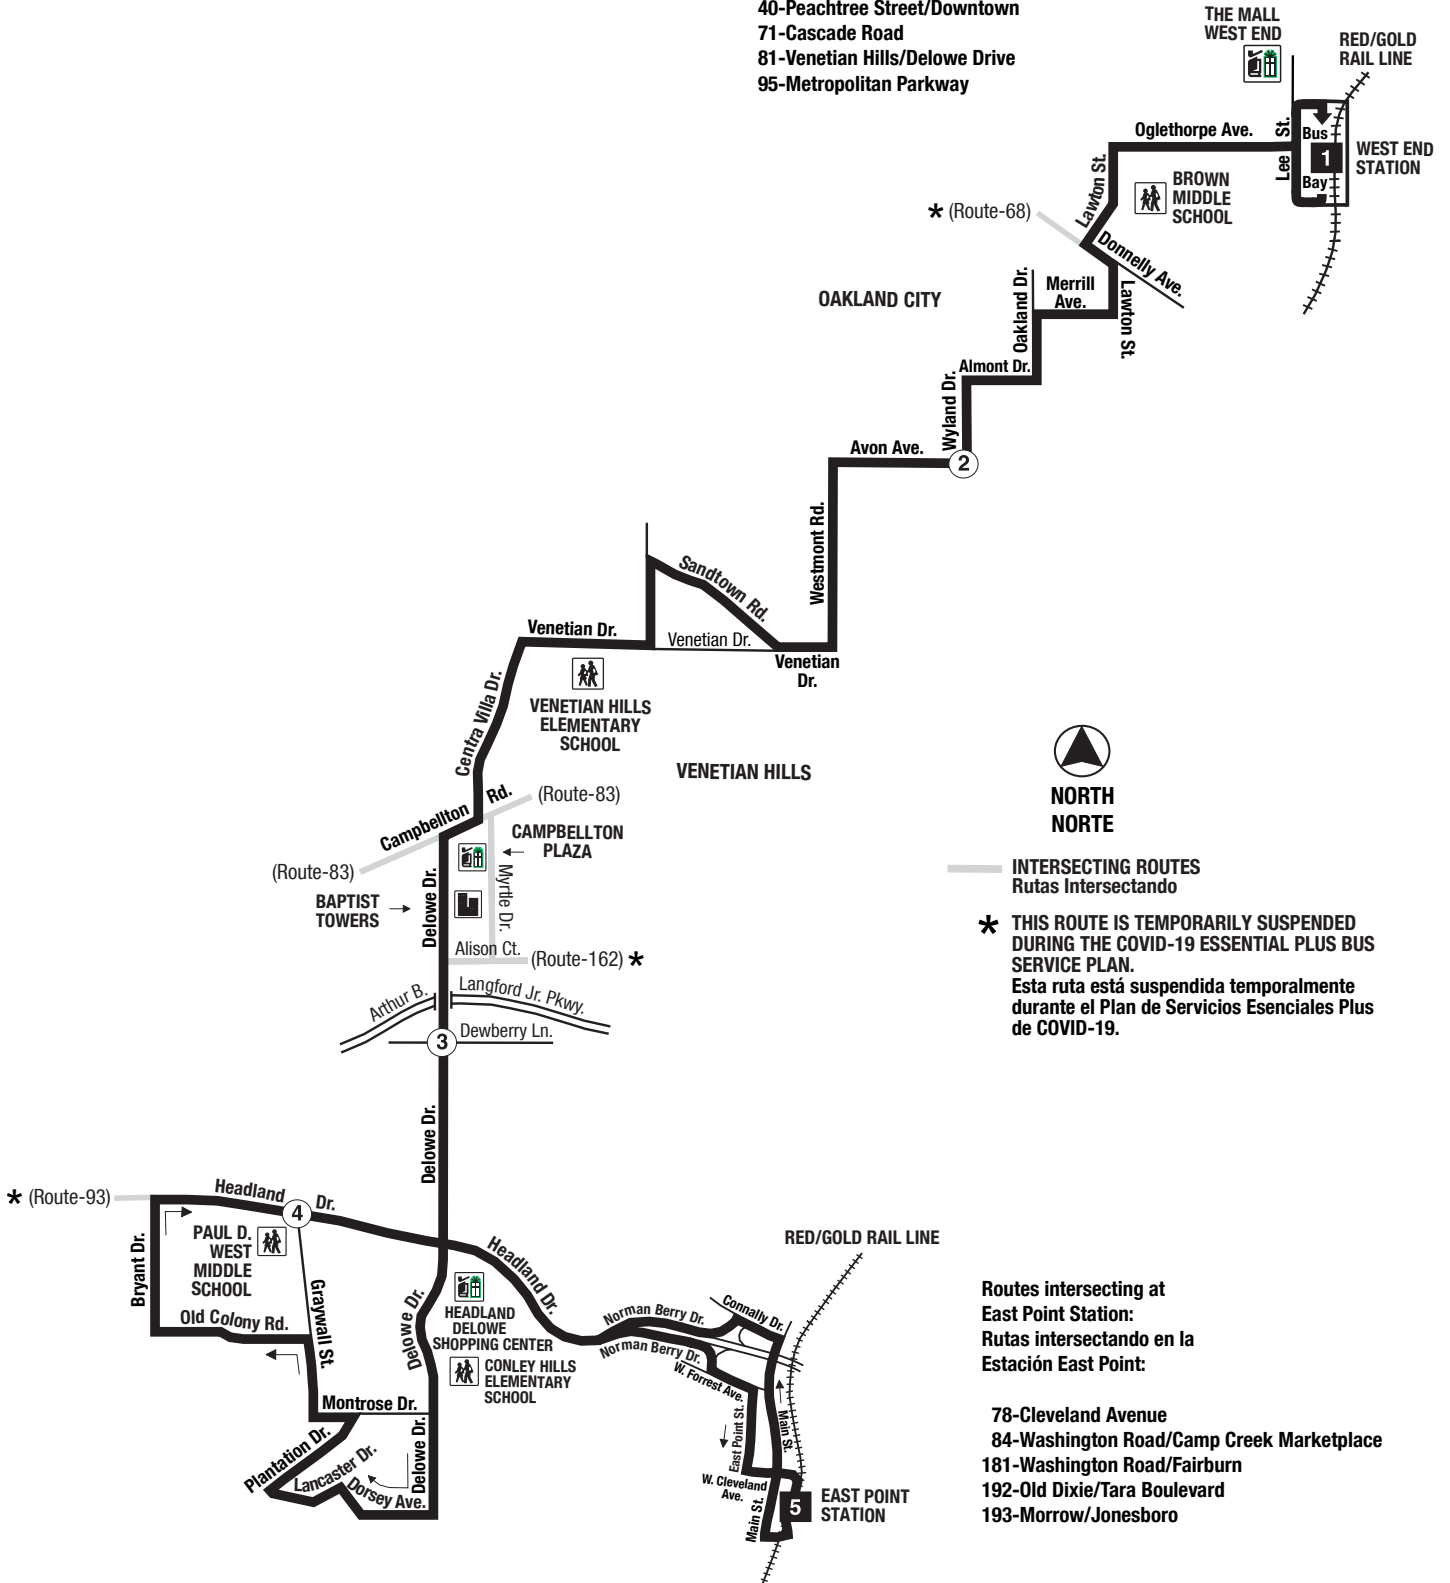

**Routes intersecting at West End Station:
Rutas intersectando en la Estación West End:**

- 40-Peachtree Street/Downtown
- 71-Cascade Road
- 81-Venetian Hills/Delowe Drive
- 95-Metropolitan Parkway

**NORTH
NORTE**

INTERSECTING ROUTES
Rutas Intersectando

* THIS ROUTE IS TEMPORARILY SUSPENDED DURING THE COVID-19 ESSENTIAL PLUS BUS SERVICE PLAN.
Esta ruta está suspendida temporalmente durante el Plan de Servicios Esenciales Plus de COVID-19.

**Routes intersecting at East Point Station:
Rutas intersectando en la Estación East Point:**

- 78-Cleveland Avenue
- 84-Washington Road/Camp Creek Marketplace
- 181-Washington Road/Fairburn
- 192-Old Dixie/Tara Boulevard
- 193-Morrow/Jonesboro